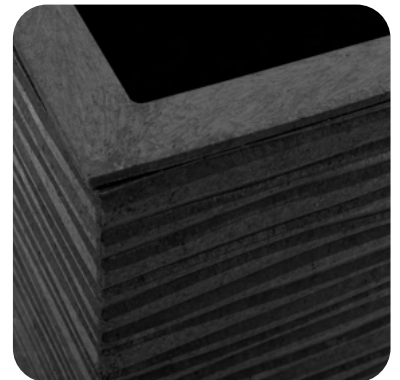

Code: POT049

Serenity Plant Pot Slate Grey Ripple Sq.
(36x34x34cm)