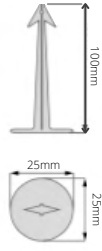

Code / Description

PEG100 - Greenfx Fixing Pegs 100mm (50pcs)