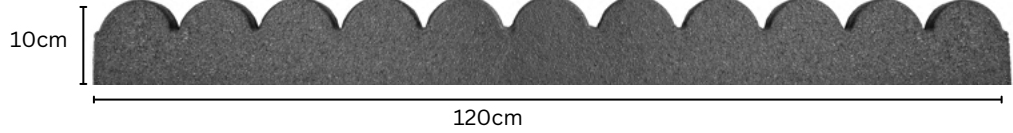

Border Edging

Code / Description

Code: EDG030

Flexi Scalloped edging c/w spikes Grey 1.2m

Code: EDG001

Flexi Scalloped edging c/w spikes Earth 1.2m

Roman Border Edging

Made from recycled car tyres