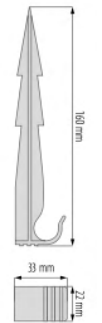

Code / Description

PEG160 - Greenfx Water Irrigation fixing Pegs 160mm (50pcs)