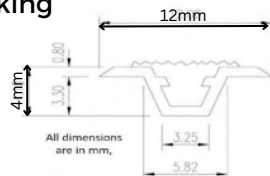

Code / Description

GRP12S: Gripdex Retrofit for Decking

Size: 12mm x 4mm x 1m

Glue and or drill & screw fix into place.