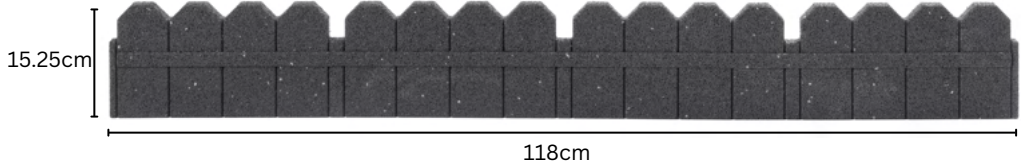

Code / Description

Code: EDG206

Maryland Border c/w spikes Grey 118cm