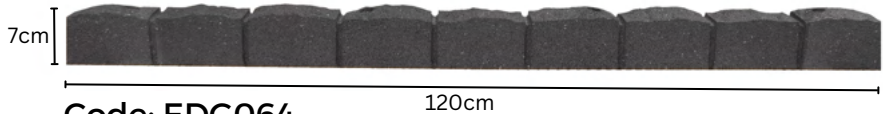

Code / Description

Code: EDG078

Roman Stone Edging c/w spikes Grey 1.2m