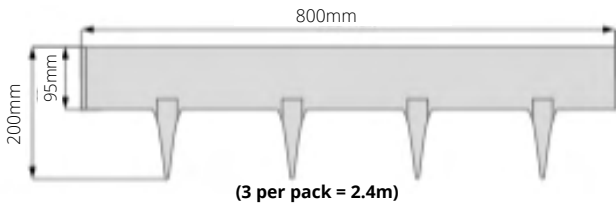

100% Recycled Plastics

Rattan Lawn Edging 2.4m

Rattan Edging

Code: EDR25

Greenfx Rattan Garden Edging Dark Brown 2.4m

Code: EDR33

Greenfx Rattan Garden Edging Anthracite 2.4m

Code: EDR37

Greenfx Rattan Garden Edging Graphite 2.4m

Code: EDR41

Greenfx Rattan Garden Edging Terracotta 2.4m