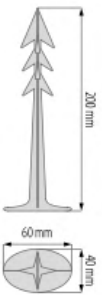

Code / Description

PEG125 - Greenfx Fixing Pegs 125mm (50pcs)

Code / Description

PEG160 - Greenfx Water Irrigation fixing Pegs 160mm (50pcs)

Code / Description

PEG200 - Greenfx Fixing Pegs 200mm (10pcs)

Code / Description