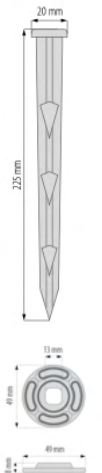

Code / Description

PEG225 - Greenfx Fixing Nails 225mm (10pcs) c/w washers