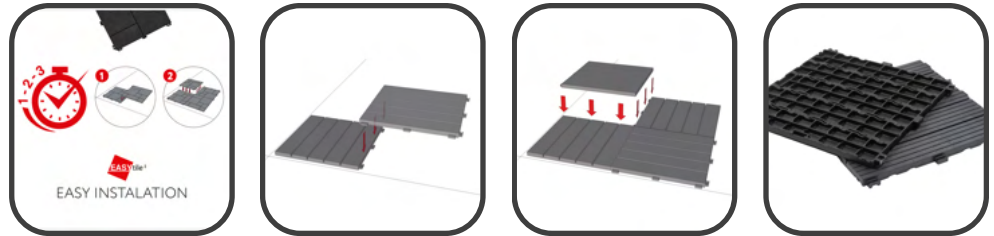

Coverage:
1 Pack (6pcs / 0.558m²)
Pallet Qty = 72 packs)