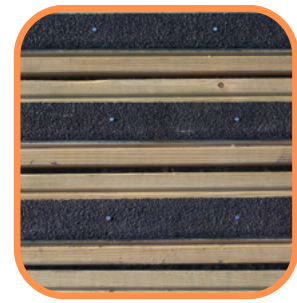

Lockable Castors

Anti-slip Solutions

Code / Description

GRP50B: Gripdex Flat GRP Black 52mm x 4mm x 1m

GRP50B2: Gripdex Flat GRP Black 52mm x 4mm x 2m

Predrilled, use screws to fix

Code / Description

GRP50BG: Gripdex Flat GRP Beige 52mm x 4mm x 1m