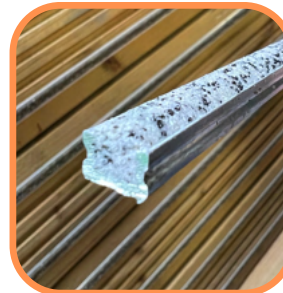

Code / Description

GRP10S: Gripdex Recessed Alu-Sand

Size: 10mm x 8mm x 1m

Suitable for fixing into concrete & wood

Router a recess and then glue fix into position.