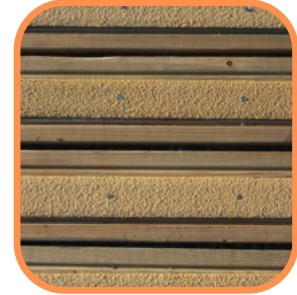

Code / Description

GRP50BG: Gripdex Flat GRP Beige 52mm x 4mm x 1m

GRP50BG2: Gripdex Flat GRP Beige 52mm x 4mm x 2m

Predrilled, use screws to fix