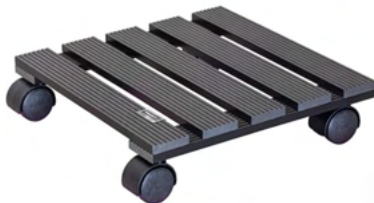

Plant Trolleys

Code / Description

Lockable Castors

Code: WAO-96
Multi Roller Round D290mm WPC Trolley Anthracite
LC100kg

Lockable Castors

Code: WAO-97
Multi Roller Sq. D290mm WPC Trolley Anthracite D38mm
LC80kg