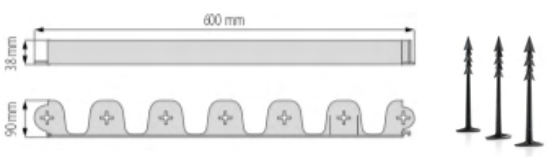

Greenfx Palis Flexi Edge 3m Black

(includes 12 fixing pegs)

Code: ED3001

Made from recycled plastics