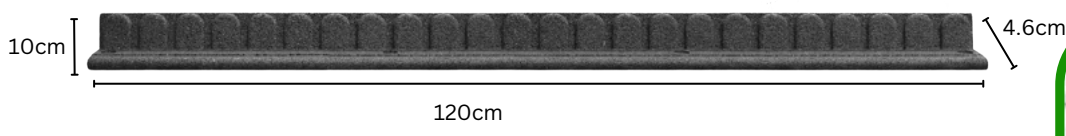

Mowing Edge made from recycled car tyres

Code / Description
Code: EDG339
Mowing Edge c/w spikes Grey 1.2m