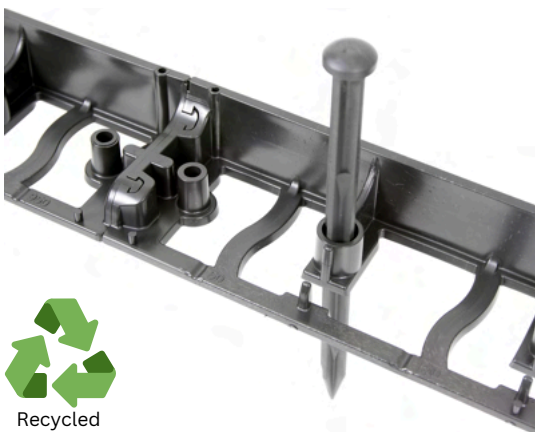

Code / Description

PEG225 - Greenfx Fixing Nails 225mm (10pcs) c/w washers