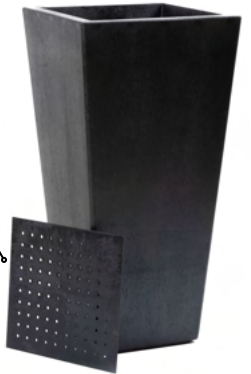

ECO Friendly Plant Pots Made from recycled car tyres

Code / Description

Code: POT018
Sonata Plant Pot Slate Grey Square
(70x35x35cm)

Code: POT019
Sonata Plant Pot Slate Grey Square
(50x26x26cm)

Code: POT193
Sonata Plant Pot Slate Grey Square
(90x45.5x45.5cm)

Suitable for indoor & outdoor use.
Remove rubber bung underneath when using outside.

Water Reservoir

Code: POT309
Barrel Plant Pot Slate Grey (38x54cmØ)

Water Reservoir

Plant Pot Trolleys

WAGNER
design yourself