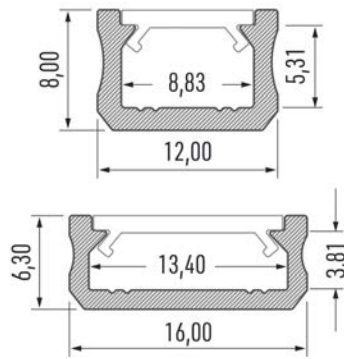

Code / Description

LED44S - LED Surface mounted 12x8mm Silver 1m
LED44/2S - LED Surface mounted 12x8mm Silver 2m
LED44W - LED Surface mounted 12x8mm White 1m
LED44/2W - LED Surface mounted 12x8mm White 2m

LED64S - LED Surface mounted 16x6mm Silver 1m
LED64/2S - LED Surface mounted 16x6mm Silver 2m
LED64B - LED Surface mounted 16x6mm Black 1m
LED64/2B - LED Surface mounted 16x6mm Black 2m

(Includes end caps, fixing clips & diffuser)