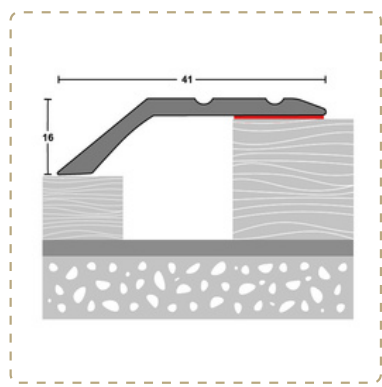

DIY Panels & Profiles

Aluminium, steel, plastic & checker plate, angles, tubes, panels & more. Suitable POS display units to suit.

650 Jordanstown Avenue,
Greenogue Business Park,
Rathcoole,
Co. Dublin
Ireland D24 WF97
Tel: 00353 1 4011666
email: info@dssupplies.com
www.dssupplies.com