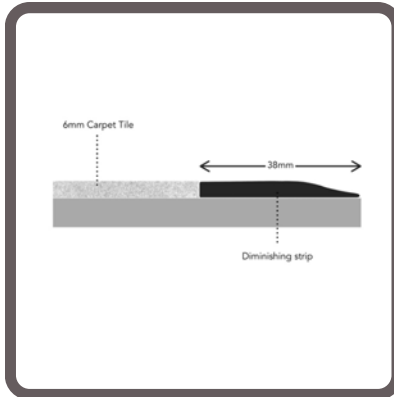

x3

Diminishing Strips Grey

Suitable for LVT vinyl and carpet tiles.

A03/02/270 - 35mm x 4.5mm Grey 2.7m
A04/02/270 - 38mm x 6mm Grey 2.7m

x10

Diminishing Strips Black

Suitable for LVT vinyl and carpet tiles.