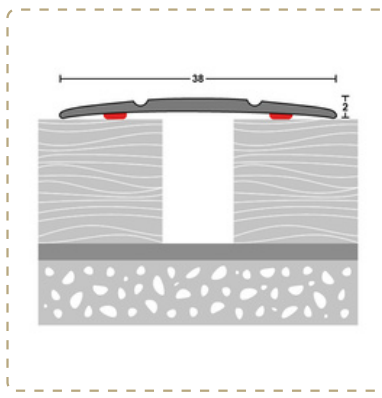

Code / Description

- A08/00 - Coverstrip S/A 38mm Gold
- A08/01 - Coverstrip S/A 38mm Silver
- A08/06 - Coverstrip S/A 38mm Chrome
- A08/07 - Coverstrip S/A 38mm Brushed Silver
- A08/09 - Coverstrip S/A 38mm Dark Oak
- A08/15 - Coverstrip S/A 38mm Natural Oak
- A08/20 - Coverstrip S/A 38mm White Wash
- A08/26 - Coverstrip S/A 38mm Rustic Oak
- A08/27 - Coverstrip S/A 38mm Toscana Beige Oak
- A08/28 - Coverstrip S/A 38mm Titanium Grey Oak
- A08/29 - Coverstrip S/A 38mm New York Grey
- A08/60 - Coverstrip S/A 38mm Walnut
- A08/90 - Coverstrip S/A 38mm Black