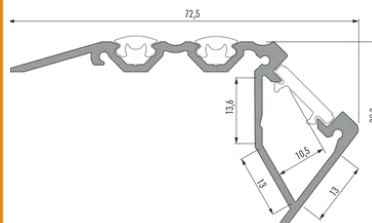

Code / Description

LED32S - LED Stair Profile 72x38mm Silver 1m

(Includes 2 x Anti-slip inserts end caps and a frosted diffuser)