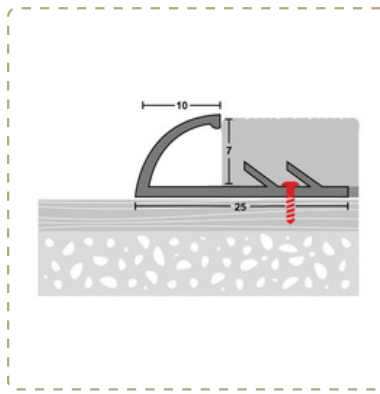

Lengths: 1m & 2m

Code / Description

TCM1 - Carpet Edge Gold 900mm
TCM1S - Carpet Edge Silver 900mm

TCM1/24 - Carpet Edge Gold 2.7m
TCM1/24S - Carpet Edge Silver 2.7m

Code / Description

TCM3 - Carpet Joiner Gold 900mm
TCM3S - Carpet Joiner Silver 900mm