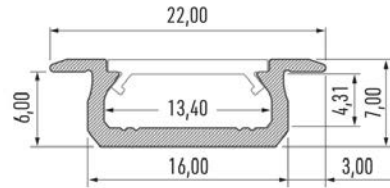

Code / Description

LED24S - LED Recessed Profile Silver 1m
LED24/2S - LED Recessed Profile Silver 2m
LED24B - LED Recessed Profile Black 1m
LED24/2B - LED Recessed Profile Black 2m

Lighting for stores, shelves, countertops.
(Fixings clips, end caps & diffuser included)