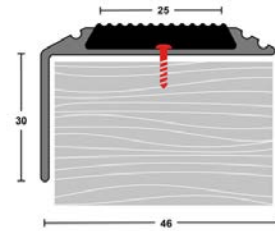

Code / Description

A38/00/100 - Stairnosing c/w rubber insert
46x30mm x 1m Gold
A38/01/100 - Stairnosing c/w rubber insert
46x30mm x 1m Silver
A38/00/270 - Stairnosing c/w rubber insert
46x30mm x 2.7m Gold
A38/01/270 - Stairnosing c/w rubber insert
46x30 x 2.7m Silver