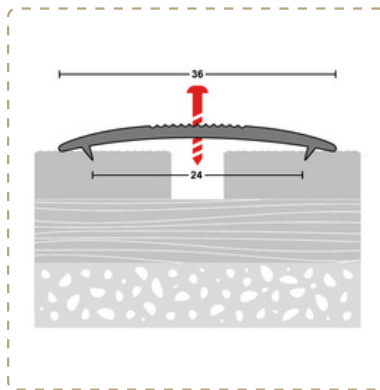

Code / Description

TCM4 - Carpet Coverstrip Gold 900mm
TCM4/24 - Carpet Coverstrip Gold 2.7m