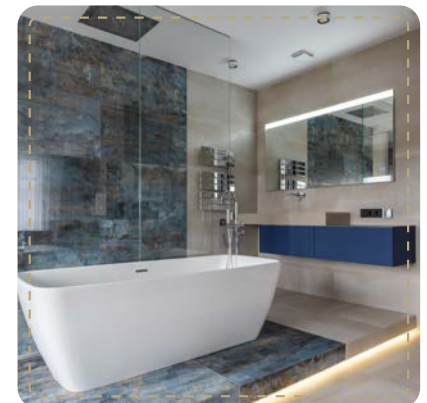

(Suitable for Bathrooms, Includes end caps & diffuser)

Code / Description

LED32S - LED Stair Profile 72x38mm Silver 1m

(Includes 2 x Anti-slip inserts end caps and a frosted diffuser)

Code / Description

LEDG10S - LED Glass/Plexi Profile Silver 2m
LEDGRT1 - Rubber Tape (Glass 6-10mm) Black 2m