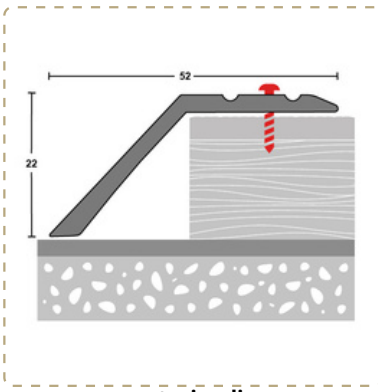

Code / Description
TCM18 - Reducer 22mm Gold 0.9m
TCM18S - Reducer 22mm Silver 0.9m
TCM18B - Reducer 22mm Black 0.9m
TCM18BS - Reducer 22mm Brushed Silver 0.9m

TCM18/24 - Reducer 22mm Gold 2.7m
TCM18/24S - Reducer 22mm Silver 2.7m
TCM18/24B - Reducer 22mm Black 2.7m
TCM18/24BS - Reducer 22mm Brushed Silver 2.7m