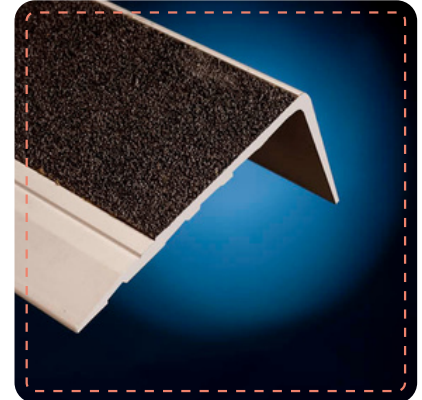

Code / Description

A40/01/100 - Commercial Stairnosing
68x33mm Anti-slip Silver 1m

A40/01/270 - Commercial Stairnosing
68x33mm Anti-slip Silver 2.7m