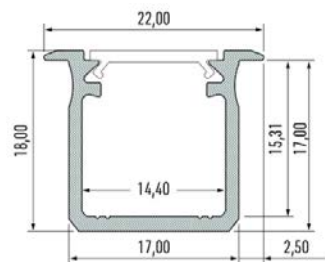

Code / Description

LEDWP07 - LED Recessed Wall profile 22mm B/Silver 2m

(Diffuser included)