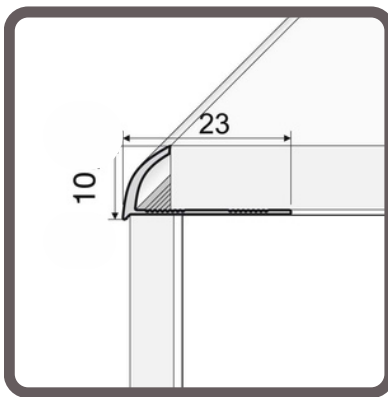

Flexible MS Polymer Adhesive

Code: MSP16

Size: 16kg

Underfloor Heating

Herringbone Solid Wood Engineered

800kg - 1.1kg per m2
Using a B3 6mm notch trowel

Trojan Aluminium Tile Edges

Round Edge 2.5m