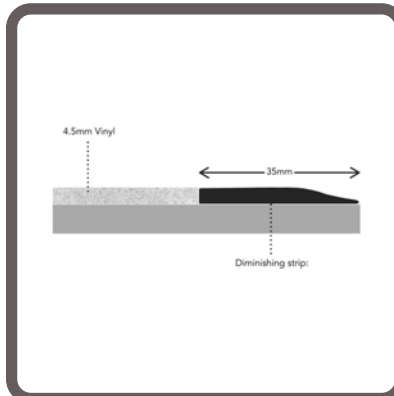

Diminishing Strips Black

Suitable for LVT vinyl and carpet tiles.

A03/51/270 - 35mm x 4.5mm Black 2.7m
A04/51/270 - 38mm x 6mm Black 2.7m

A03/01/270 - 3mm Aluminium 2.7m
A05/01/270 - 5mm Aluminium 2.7m

x10