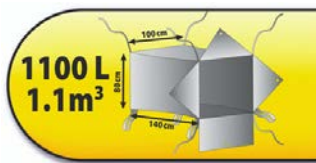

Code - Description

B517V1 - Shock Absorbant Mat 5x62x62mm
C104S - Reusable Car Boot Bag