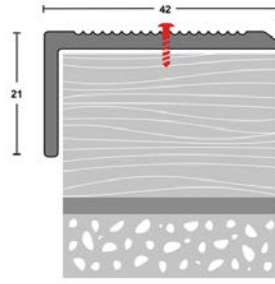

Code / Description

T02439/100 - Stairnosing 42x21mm x 1m Bronze
T03439/100 - Stairnosing 42x21mm x 1m Silver
T04439/100 - Stairnosing 42x21mm x 1m Gold

T02439/270 - Stairnosing 42x21mm x 2.7m Bronze
T03439/270 - Stairnosing 42x21mm x 2.7m Silver
T04439/270 - Stairnosing 42x21mm x 2.7m Gold