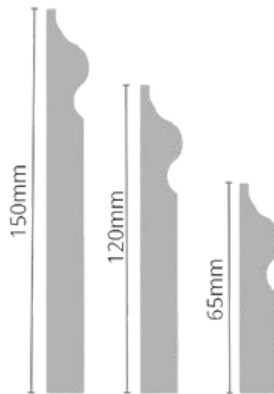

Code / Description

- TB20 - Scotia beading 15x15 x 2.4m White
- TJB20 - Jumbo Scotia beading 20x20 x 2.4m White
- TBF20 - Flat Adhesive beading 25x6mm x 2.4m White