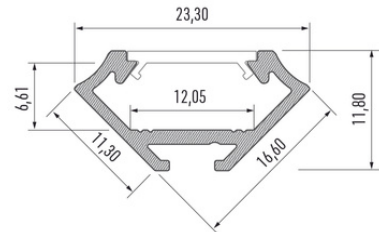

Code / Description

LED34S - LED Corner Profile Silver 1m
LED34/2S - LED Corner Profile Silver 2m
LED3407 - LED Corner Profile Brushed Silver 1m
LED3407/2 - LED Corner Profile Brushed Silver 2m

Angle profile 45 degrees, for lighting kitchens,
stairs, shelves, and countertops.
(Fixing clips, end caps & diffuser included)