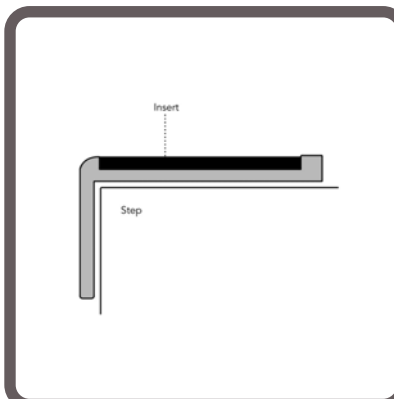

Stair Tread PVC Inserts

Replacement anti-slip inserts for existing Aluminium stair nosings.

Size: 50mm x 2mm x 40m coil

TTIN7050 - 50mm x 2mm Yellow 40m
TTIN8050 - 50mm x 2mm Grey 40m
TTIN9050 - 50mm x 2mm Black 40m

x3