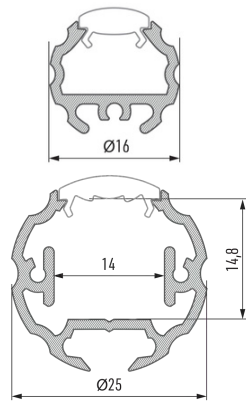

Code / Description

LEDW16S - LED Round Rail Profile 16mm Silver 2m
LEDW25S - LED Round Rail Profile 25mm Silver 2m (Lens Diffuser included)

LEDW16C - Metal Fixing Clips 16mm
LEDW25C - Metal Fixing Clips 25mm
LEDW4300 - Flange Bracket 25mm
LEDW4701 - Rail End Bracket 25mm
LEDW4702 - Rail Centre Support Bracket 25mm
LEDWC16 - Plastic Rail End Caps 16mm
LEDWC25 - Plastic Rail End Caps 25mm