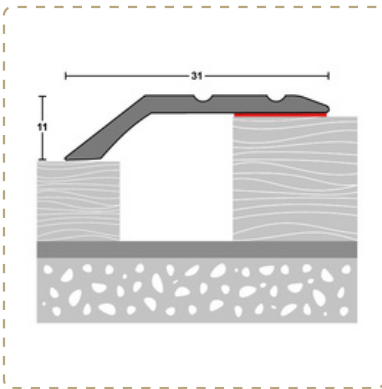

DIY Panels & Profiles

Aluminium, steel, plastic & checker plate, angles, tubes, panels & more. Suitable POS display units to suit.

650 Jordanstown Avenue,
Greenogue Business Park,
Rathcoole,
Co. Dublin
Ireland D24 WF97
Tel: 00353 1 4011666
email: info@dssupplies.com
www.dssupplies.com