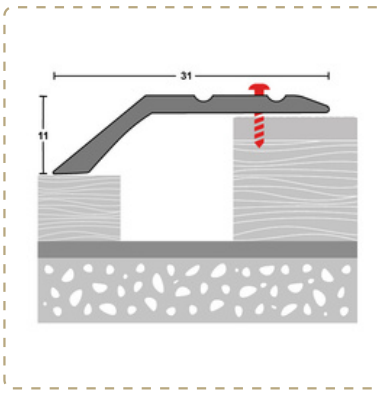

Code / Description
TCM11 - Reducer 8mm Gold 0.9m
TCM11S - Reducer 8mm Silver 0.9m
TCM11B - Reducer 8mm Black 0.9m
TCM11BS - Reducer 8mm Brushed Silver 0.9m

TCM11/24 - Reducer 8mm Gold 2.7m
TCM11/24S - Reducer 8mm Silver 2.7m
TCM11/24B - Reducer 8mm Black 2.7m
TCM11/24BS - Reducer 8mm Brushed Silver 2.7m