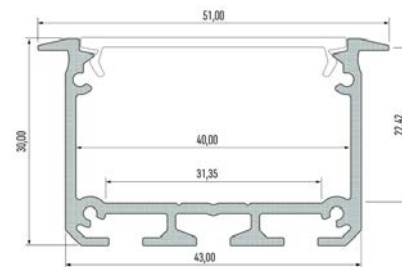

Code / Description

LEDCP02S - LED Recessed Ceiling Profile 51 x 30mm
Silver 2m

LEDCP03 - Ceiling Mounting Fixing Springs