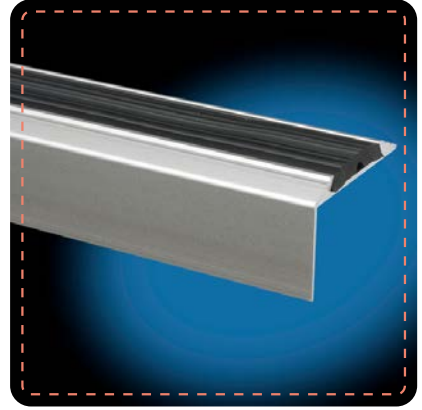

Code / Description

A38/00/100 - Stairnosing c/w rubber insert
46x30mm x 1m Gold
A38/01/100 - Stairnosing c/w rubber insert
46x30mm x 1m Silver
A38/00/270 - Stairnosing c/w rubber insert
46x30mm x 2.7m Gold
A38/01/270 - Stairnosing c/w rubber insert
46x30 x 2.7m Silver