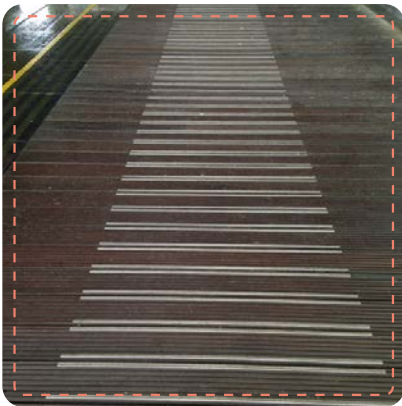

Code / Description

GRP10S - Gripdex recessed Alu-Sand 10x8mm x 1m
GRP12S - Gripdex retrofit deck inserts 12x4mm x 1m

x20