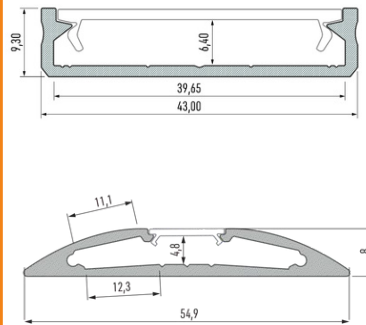

Code / Description

LED67/2S - LED Surface mounted 43mm x 2m Silver
LED52S - LED Surface mounted 55mm x 1m Silver
LED52/2S - LED Surface mounted 55mm x 2m Silver