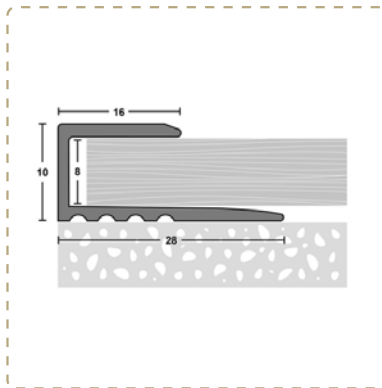

Code / Description

TCM19 - SQ.Edge 8mm Gold 900mm
TCM19S - SQ. Edge 8mm Silver 900mm

TCM19/24 - SQ.Edge 8mm Gold 2.7m
TCM19/24S - SQ.Edge 8mm Silver 2.7m