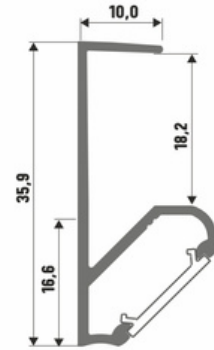

Code / Description

LEDSP01 - LED 18mm Shelf Profile Silver 2m
LEDSP07 - LED 18mm Shell Profile Brushed Silver 2m

Perfect for illuminating book shelves, commercial store product shelving, Bar / Pub shelving etc. (Diffuser included)