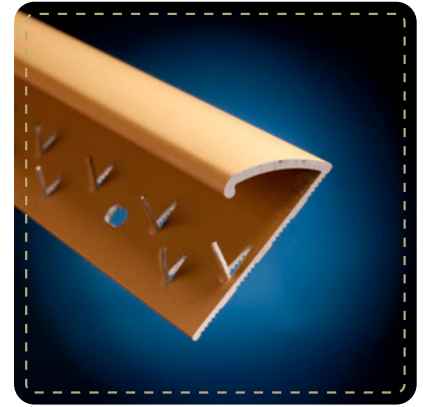

Flexible Adhesive

- A49/09 - Bigfoot Uni-coverstrip 60mm S/A Dark Oak
- A49/15 - Bigfoot Uni-coverstrip 60mm S/A Natural Oak
- A49/20 - Bigfoot Uni-coverstrip 60mm S/A White Wash
- A49/27 - Bigfoot Uni-coverstrip 60mm S/A Toscana Beige Oak
- A49/28 - Bigfoot Uni-coverstrip 60mm S/A Titanium Grey Oak
- A49/29 - Bigfoot Uni-coverstrip 60mm S/A New York Grey Oak
- A49/60 - Bigfoot Uni-coverstrip 60mm S/A Walnut
- A49/90 - Bigfoot Uni-coverstrip 60mm S/A Black

Lengths: 1m & 2m

Code / Description

TCM1 - Carpet Edge Gold 900mm
TCM1S - Carpet Edge Silver 900mm

TCM1/24 - Carpet Edge Gold 2.7m
TCM1/24S - Carpet Edge Silver 2.7m

Code / Description

TCM3 - Carpet Joiner Gold 900mm
TCM3S - Carpet Joiner Silver 900mm