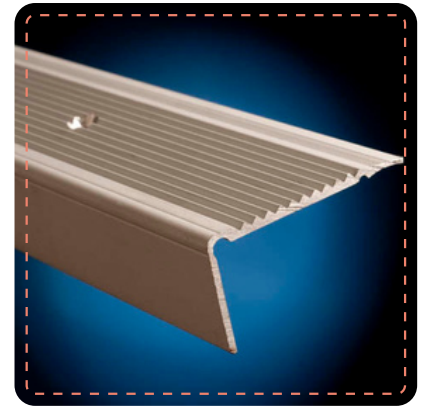

Code / Description

T02439/100 - Stairnosing 42x21mm x 1m Bronze
T03439/100 - Stairnosing 42x21mm x 1m Silver
T04439/100 - Stairnosing 42x21mm x 1m Gold

T02439/270 - Stairnosing 42x21mm x 2.7m Bronze
T03439/270 - Stairnosing 42x21mm x 2.7m Silver
T04439/270 - Stairnosing 42x21mm x 2.7m Gold