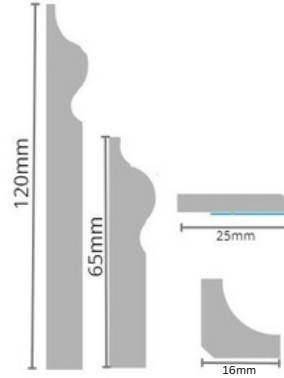

Code / Description

- TS20 - Classic skirting 120mm x 2.4m White
- TS20/6 - Classic skirting 150mm x 2.4m White
- TA20 - Classic architrave 65mm x 2.2m White

Code / Description

- TB20 - Scotia beading 15x15 x 2.4m White
- TJB20 - Jumbo Scotia beading 20x20 x 2.4m White
- TBF20 - Flat Adhesive beading 25x6mm x 2.4m White

Code / Description

- TS13 - Skirting 120mm x 2.4m White Oak
- TS13/6 - Skirting 150mm x 2.4m White Oak
- TA13 - Architrave 65mm x 2.2m White Oak
- TB13 - Scotia Beading 16x16mm x 2.4m White Oak
- TJB13 - Jumbo Scotia Beading 20mm x 2.4m White Oak
- TBF13 - Flat Beading S/A 25mm 2.4m White Oak