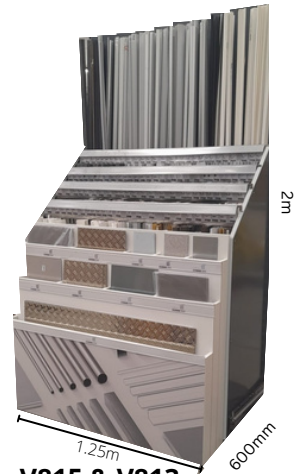

WAD-03

WAD-04

V808

V809

Fits into Tega system

ST-PF95

V887

V816