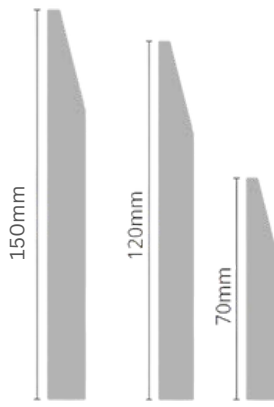

Code / Description

- NS20 - Novo skirting 120mm x 2.4m White
- NS20/6 - Novo skirting 150mm x 2.4m White
- NA20 - Novo architrave 70mm x 2.2m White
- NS13 - Novo skirting 120mm x 2.4m White Oak
- NA13 - Novo architrave 70mm x 2.2m White Oak
- NS15 - Novo skirting 120mm x 2.4m Natural Oak
- NA15 - Novo architrave 70mm x 2.2m Natural Oak
- NS60 - Novo skirting 120mm x 2.4m Walnut
- NA60 - Novo architrave 70mm x 2.2m Walnut
- NS90 - Novo Skirting 120mm x 2.4m Black
- NA90 - Novo Architrave 70mm x 2.2m Black