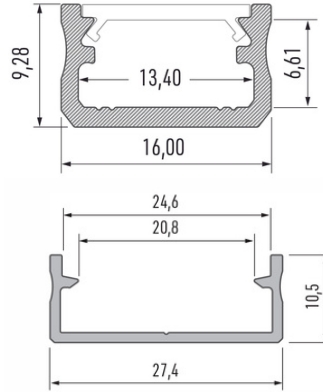

Code / Description

LED65S - LED Surface mounted 16x9mm Silver 1m
LED65/2S - LED Surface mounted 16x9mm Silver 2m
LED66/2S - LED Surface mounted 27x10.5mm Silver 2m

Lighting for shelves, countertops, stairs.
(Includes end caps, fixing clips & diffuser)