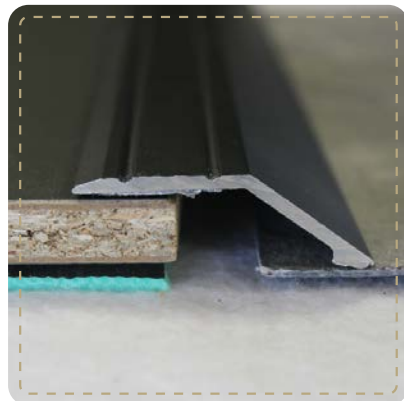

DIY Panels & Profiles

Aluminium, steel, plastic & checker plate, angles, tubes, panels & more. Suitable POS display units to suit.

650 Jordanstown Avenue,
Greenogue Business Park,
Rathcoole,
Co. Dublin
Ireland D24 WF97
Tel: 00353 1 4011666
email: info@dssupplies.com
www.dssupplies.com