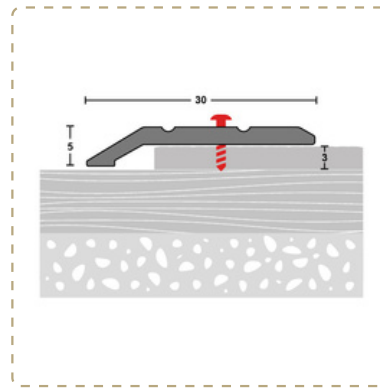

Code / Description

TCM5 - Lino / Vinyl Edge Gold 900mm
TCM5S - Lino / Vinyl Edge Silver 900mm

TCM5/24 - Lino / Vinyl Edge Gold 2.7m
TCM5/24S - Lino / Vinyl Edge Silver 2.7m