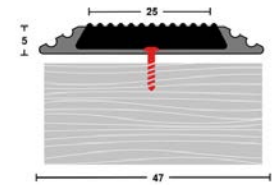

Code / Description

A10/00/100 - Coverstrip c/w rubber insert
47mm x 1m Gold
A10/01/100 - Coverstrip c/w rubber insert
47mm x 1m Silver
A10/00/270 - Coverstrip c/w rubber insert
47mm x 2.7m Gold
A10/01/270 - Coverstrip c/w rubber insert
47mm x 2.7m Silver