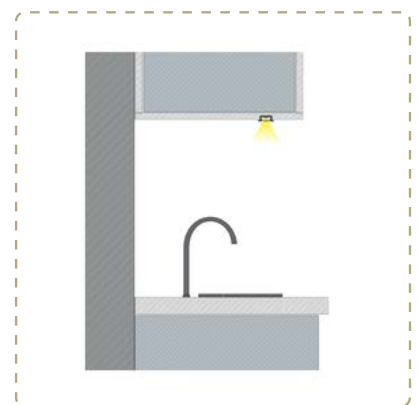

Code / Description

LED14S - LED Recessed Profile Silver 1m
LED14/2S - LED Recessed Profile Silver 2m

Lighting for stores, shelves, countertops.
(Fixings clips, end caps & diffuser included)

Code / Description

LED24S - LED Recessed Profile Silver 1m
LED24/2S - LED Recessed Profile Silver 2m
LED24B - LED Recessed Profile Black 1m
LED24/2B - LED Recessed Profile Black 2m

Lighting for stores, shelves, countertops.
(Fixings clips, end caps & diffuser included)

Code / Description

LED34S - LED Corner Profile Silver 1m
LED34/2S - LED Corner Profile Silver 2m
LED3407 - LED Corner Profile Brushed Silver 1m
LED3407/2 - LED Corner Profile Brushed Silver 2m

Angle profile 45 degrees, for lighting kitchens,
stairs, shelves, and countertops.
(Fixing clips, end caps & diffuser included)

Code / Description

LED35S - LED Corner Profile 1m Silver
LED35/2S - LED Corner Profile 2m Silver

Angle profile 45 degrees, for lighting kitchens,
stairs, shelves, and countertops.
(Fixing clips, end caps & diffuser included)