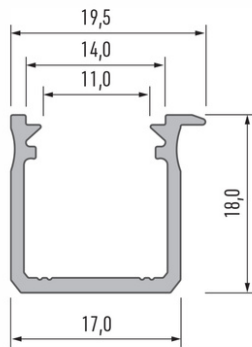

Code / Description

LEDWP01S - LED Recessed Wall profile 17mm Silver 2m

(Diffuser included)