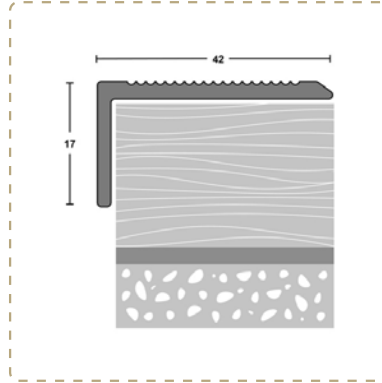

Code / Description

TCM17/24 - Matwell Edge 42 x 17mm 2.7m Gold

TCM16/24 - Step Angle 25x25mm x 2.7m Gold
TCM16/24S - Step Angle 25x25mm x 2.7m Silver