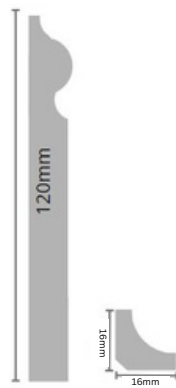

CS41

Code / Description

CS42 - Skirting 120mm x 2.4m
 Masionette Grey Oak
 CB42 - Scotia beading 16x16mm x 2.4m
 Masionette Grey Oak

CS42

Code / Description

CS44 - Skirting 120mm x 2.4m Rift Oak
 CB44 - Scotia beading 16x16mm x 2.4m Rift Oak