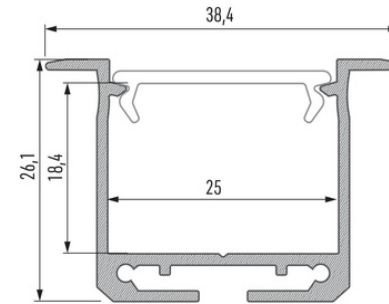

Code / Description

LEDCP01S - LED Recessed Ceiling Profile 38 x 26mm
Silver 2m

LEDCP03 - Ceiling Mounting Fixing Springs