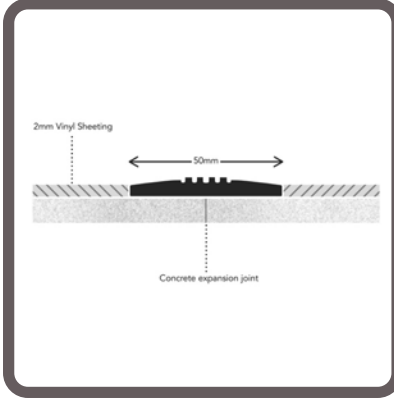

Trojan Construction Expansion Coverstrip

For use with Vinyl flooring over concrete expansion joints

TTC9050 - Construction Expansion Coverstrip
50mm x 15m coil Black

x3