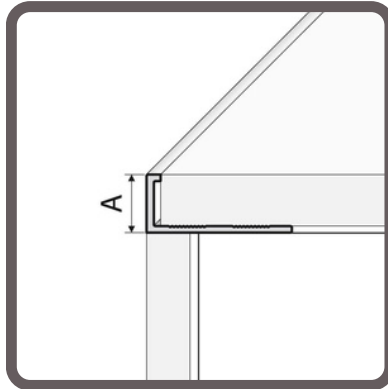

Trojan Aluminium Tile Edges

Straight Edge 2.5m

- A51/90/250 - Straight Edge Alu 6mm Silver
- A51/91/250 - Straight Edge Alu 8.5mm Silver
- A51/92/250 - Straight Edge Alu 10mm Silver
- A51/93/250 - Straight Edge Alu 12mm Silver
- A51/94/250 - Straight Edge Alu 15mm Silver

x15