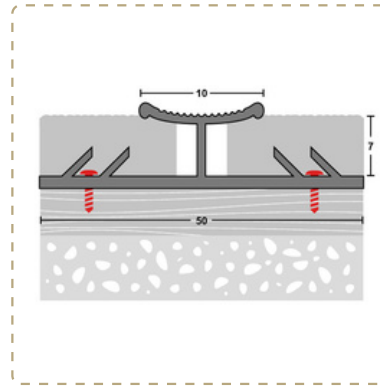

Code / Description

TCM3 - Carpet Joiner Gold 900mm
TCM3S - Carpet Joiner Silver 900mm

TCM3/24 - Carpet Joiner Gold 2.7m
TCM3/24S - Carpet Joiner Silver 2.7m