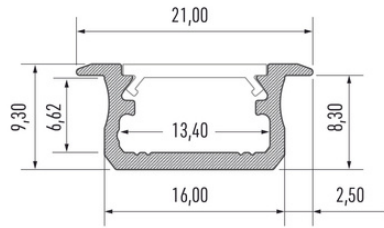

Code / Description

LED14S - LED Recessed Profile Silver 1m
LED14/2S - LED Recessed Profile Silver 2m

Lighting for stores, shelves, countertops.
(Fixings clips, end caps & diffuser included)