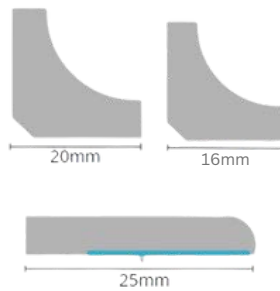

Code / Description

- TB20 - Scotia beading 15x15 x 2.4m White
- TJB20 - Jumbo Scotia beading 20x20 x 2.4m White
- TBF20 - Flat Adhesive beading 25x6mm x 2.4m White