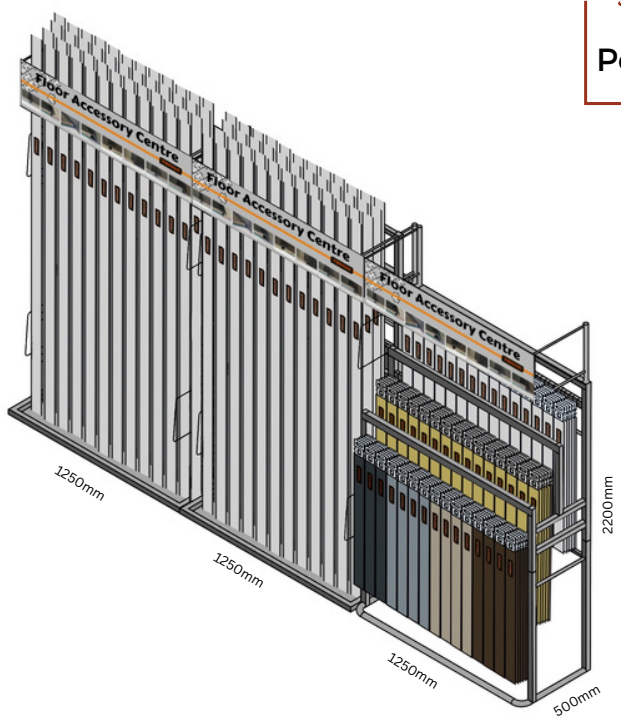

Point of Sale