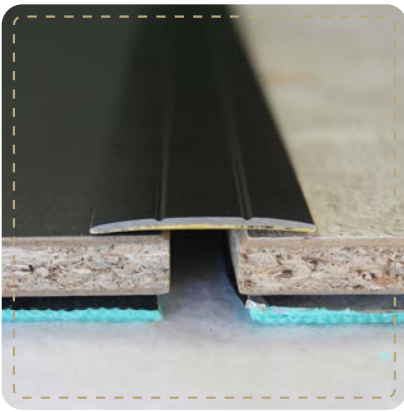

DIY Panels & Profiles

Aluminium, steel, plastic & checker plate, angles, tubes, panels & more. Suitable POS display units to suit.

650 Jordanstown Avenue,
Greenogue Business Park,
Rathcoole,
Co. Dublin
Ireland D24 WF97
Tel: 00353 1 4011666
email: info@dssupplies.com
www.dssupplies.com