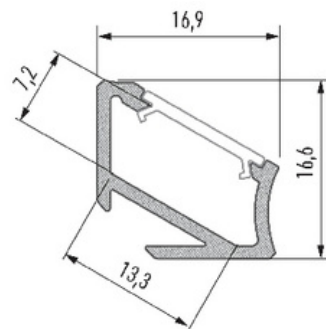

Code / Description

LED35S - LED Corner Profile 1m Silver
LED35/2S - LED Corner Profile 2m Silver

Angle profile 45 degrees, for lighting kitchens,
stairs, shelves, and countertops.
(Fixing clips, end caps & diffuser included)