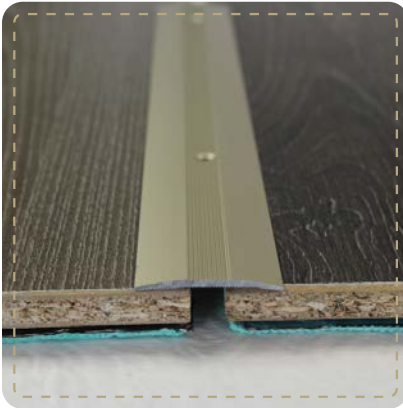

Code / Description
TCM10 - Coverstrip 38mm Gold 0.9m
TCM10S - Coverstrip 38mm Silver 0.9m
TCM10B - Coverstrip 38mm Black 0.9m
TCM10BS - Coverstrip 38mm Brushed Silver 0.9m

TCM10/24 - Coverstrip 38mm Gold 2.7m
TCM10/24S - Coverstrip 38mm Silver 2.7m
TCM10/24B - Coverstrip 38mm Black 2.7m
TCM10/24BS - Coverstrip 38mm Brushed Silver 2.7m