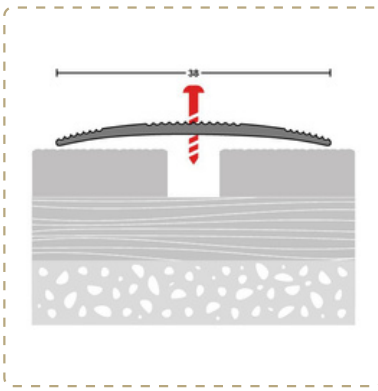

TCM5/24 - Lino / Vinyl Edge Gold 2.7m
TCM5/24S - Lino / Vinyl Edge Silver 2.7m

Code / Description

TCM6 - Lino / Vinyl Cover Gold 900mm
TCM6S - Lino / Vinyl Cover Silver 900mm

TCM6/24 - Lino / Vinyl Cover Gold 2.7m
TCM6/24S - Lino / Vinyl Cover Silver 2.7m

Code / Description
 TCM8 - Coverstrip 60mm Gold 0.9m
 TCM8S - Coverstrip 60mm Silver 0.9m
 TCM8B - Coverstrip 60mm Black 0.9m
 TCM8BS - Coverstrip 60mm Brushed Silver 0.9m

 TCM8/24 - Coverstrip 60mm Gold 2.7m
 TCM8/24S - Coverstrip 60mm Silver 2.7m
 TCM8/24B - Coverstrip 60mm Black 2.7m
 TCM8/24BS - Coverstrip 60mm Brushed Silver 2.7m