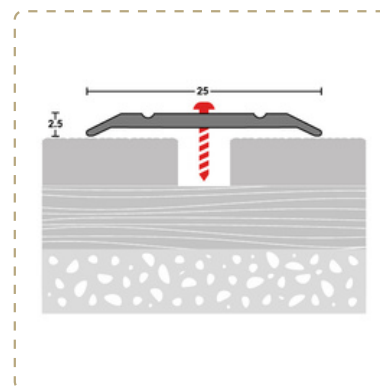

Code / Description

TCM6 - Lino / Vinyl Cover Gold 900mm
TCM6S - Lino / Vinyl Cover Silver 900mm

TCM6/24 - Lino / Vinyl Cover Gold 2.7m
TCM6/24S - Lino / Vinyl Cover Silver 2.7m