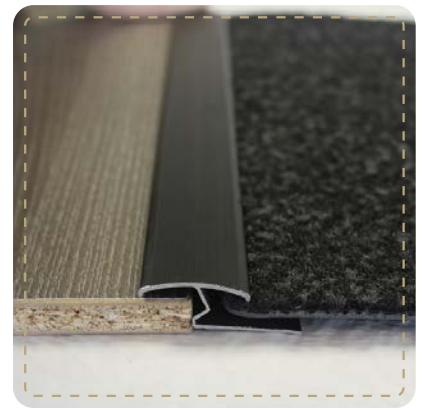

Code / Description

TCM13 - Carpet-Laminate Z Gold 0.9m
TCM13S - Carpet-Laminate Z Silver 0.9m
TCM13B - Carpet to Laminate Z Black 0.9m
TCM13BS - Carpet to Laminate Z Brushed Silver 0.9m

TCM13/24 - Carpet to Laminate Z Gold 2.7m
TCM13/24S - Carpet to Laminate Z Silver 2.7m
TCM13/24B - Carpet to Laminate Z Black 2.7m
TCM13/24BS - Carpet to Laminate Z B/Silver 2.7m