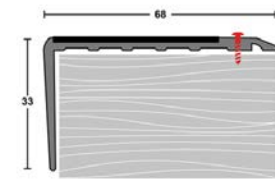

Code / Description

A40/01/100 - Commercial Stairnosing
68x33mm Anti-slip Silver 1m

A40/01/270 - Commercial Stairnosing
68x33mm Anti-slip Silver 2.7m