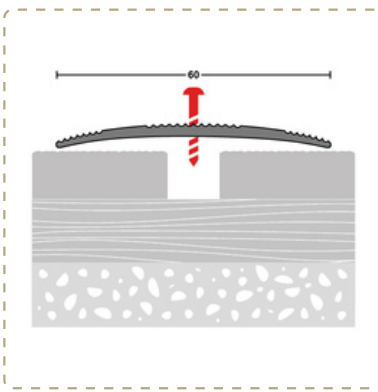

TCM5/24 - Lino / Vinyl Edge Gold 2.7m
TCM5/24S - Lino / Vinyl Edge Silver 2.7m

Code / Description

TCM6 - Lino / Vinyl Cover Gold 900mm
TCM6S - Lino / Vinyl Cover Silver 900mm

TCM6/24 - Lino / Vinyl Cover Gold 2.7m
TCM6/24S - Lino / Vinyl Cover Silver 2.7m

Code / Description
 TCM8 - Coverstrip 60mm Gold 0.9m
 TCM8S - Coverstrip 60mm Silver 0.9m
 TCM8B - Coverstrip 60mm Black 0.9m
 TCM8BS - Coverstrip 60mm Brushed Silver 0.9m

 TCM8/24 - Coverstrip 60mm Gold 2.7m
 TCM8/24S - Coverstrip 60mm Silver 2.7m
 TCM8/24B - Coverstrip 60mm Black 2.7m
 TCM8/24BS - Coverstrip 60mm Brushed Silver 2.7m