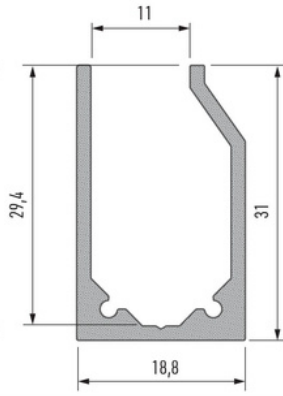

Code / Description

LEDG10S - LED Glass/Plexi Profile Silver 2m
LEDGRT1 - Rubber Tape (Glass 6-10mm) Black 2m