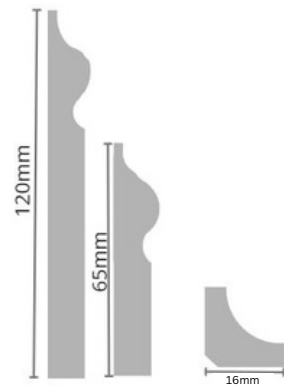

Code / Description

- TS26 - Skirting 120mm x 2.4m Rustic Oak
- TA26 - Architrave 65mm x 2.4m Rustic Oak
- TB26 - Scotia Beading 16mm x 2.4m Rustic Oak