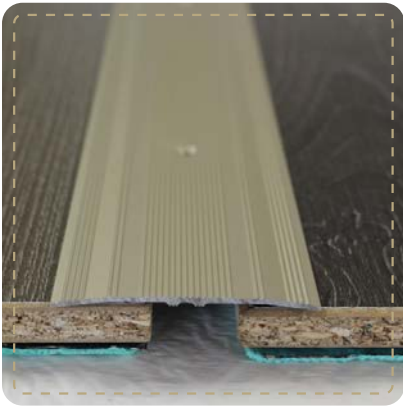

TCM5/24 - Lino / Vinyl Edge Gold 2.7m
TCM5/24S - Lino / Vinyl Edge Silver 2.7m

Code / Description

TCM6 - Lino / Vinyl Cover Gold 900mm
TCM6S - Lino / Vinyl Cover Silver 900mm

TCM6/24 - Lino / Vinyl Cover Gold 2.7m
TCM6/24S - Lino / Vinyl Cover Silver 2.7m

Code / Description
 TCM8 - Coverstrip 60mm Gold 0.9m
 TCM8S - Coverstrip 60mm Silver 0.9m
 TCM8B - Coverstrip 60mm Black 0.9m
 TCM8BS - Coverstrip 60mm Brushed Silver 0.9m

 TCM8/24 - Coverstrip 60mm Gold 2.7m
 TCM8/24S - Coverstrip 60mm Silver 2.7m
 TCM8/24B - Coverstrip 60mm Black 2.7m
 TCM8/24BS - Coverstrip 60mm Brushed Silver 2.7m

Code / Description
 TCM10 - Coverstrip 38mm Gold 0.9m
 TCM10S - Coverstrip 38mm Silver 0.9m
 TCM10B - Coverstrip 38mm Black 0.9m
 TCM10BS - Coverstrip 38mm Brushed Silver 0.9m

 TCM10/24 - Coverstrip 38mm Gold 2.7m
 TCM10/24S - Coverstrip 38mm Silver 2.7m
 TCM10/24B - Coverstrip 38mm Black 2.7m
 TCM10/24BS - Coverstrip 38mm Brushed Silver 2.7m