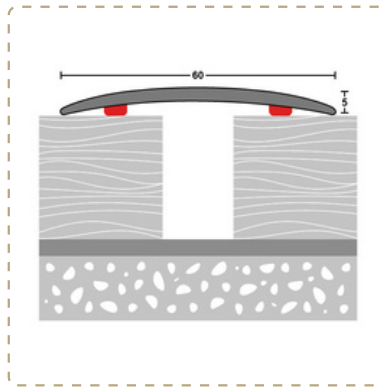

Code / Description

- A08/00 - Coverstrip S/A 38mm Gold
- A08/01 - Coverstrip S/A 38mm Silver
- A08/06 - Coverstrip S/A 38mm Chrome
- A08/07 - Coverstrip S/A 38mm Brushed Silver
- A08/09 - Coverstrip S/A 38mm Dark Oak
- A08/15 - Coverstrip S/A 38mm Natural Oak
- A08/20 - Coverstrip S/A 38mm White Wash
- A08/26 - Coverstrip S/A 38mm Rustic Oak
- A08/27 - Coverstrip S/A 38mm Toscana Beige Oak
- A08/28 - Coverstrip S/A 38mm Titanium Grey Oak
- A08/29 - Coverstrip S/A 38mm New York Grey
- A08/60 - Coverstrip S/A 38mm Walnut
- A08/90 - Coverstrip S/A 38mm Black