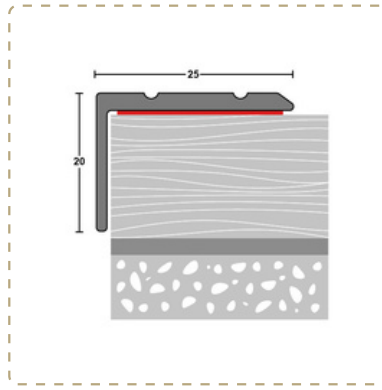

Code / Description

- A31/00 - Angle Edge 25 x 10mm S/A Gold
- A31/01 - Angle Edge 25 x 10mm S/A Silver
- A31/06 - Angle Edge 25 x 10mm S/A Chrome
- A31/07 - Angle Edge 25 x 10mm S/A Brushed Silver
- A31/09 - Angle Edge 25 x 10mm S/A Dark Oak
- A31/15 - Angle Edge 25 x 10mm S/A Natural Oak
- A31/20 - Angle Edge 25 x 10mm S/A White Wash
- A31/26 - Angle Edge 25 x 10mm S/A Rustic Oak
- A31/27 - Angle Edge 25 x 10mm S/A Toscana Beige
- A31/28 - Angle Edge 25 x 10mm S/A Titanium Grey
- A31/29 - Angle Edge 25 x 10mm S/A New York Grey
- A31/60 - Angle Edge 25 x 10mm S/A Walnut
- A31/90 - Angle Edge 25 x 10mm S/A Black

- A36/00 - Angle Edge 25 x 20mm S/A Gold
- A36/01 - Angle Edge 25 x 20mm S/A Silver
- A36/07 - Angle Edge 25 x 20mm S/A Brushed Silver
- A36/09 - Angle Edge 25 x 20mm S/A Dark Oak
- A36/15 - Angle Edge 25 x 20mm S/A Natural Oak
- A36/20 - Angle Edge 25 x 20mm S/A White Wash
- A36/27 - Angle Edge 25 x 20mm S/A Toscana Beige
- A36/28 - Angle Edge 25 x 20mm S/A Titanium Grey
- A36/29 - Angle Edge 25 x 20mm S/A New York Grey
- A36/60 - Angle Edge 25 x 20mm S/A Walnut
- A36/90 - Angle Edge 25 x 20mm S/A Black

Code / Description

- A39/00 - Step Edge 30 x 30mm S/A Gold
- A39/01 - Step Edge 30 x 30mm S/A Silver
- A39/07 - Step Edge 30 x 30mm S/A Brushed Silver
- A39/09 - Step Edge 30 x 30mm S/A Dark Oak
- A39/15 - Step Edge 30 x 30mm S/A Natural Oak
- A39/20 - Step Edge 30 x 30mm S/A White Wash
- A39/27 - Step Edge 30 x 30mm S/A Toscana Beige
- A39/28 - Step Edge 30 x 30mm S/A Titanium Grey
- A39/29 - Step Edge 30 x 30mm S/A New York Oak
- A39/60 - Step Edge 30 x 30mm S/A Walnut
- A39/90 - Step Edge 30 x 30mm S/A Black

Lengths: 0.9m & 2.7m

Code / Description - Corner Protection

- 431624 - PVC Angle S/A White 10x10mm x 2.6m
- 433420 - PVC Angle S/A White 15x15mm x 2.6m
- 433437 - PVC Angle S/A White 20x20mm x 2.6m
- 433444 - PVC Angle S/A White 25x25mm x 2.6m
- 431631 - PVC Angle S/A White 30x30mm x 2.6m
- 433550 - Aluminium Angle S/A White 30x30mm 1m