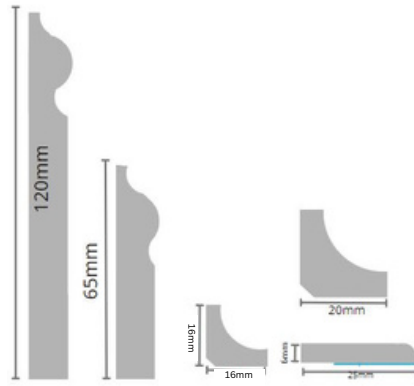

Code / Description

CS41 - Skirting 120mm x 2.4m Loft Oak
TA41 - Architrave 65mm x 2.2m Loft Oak
CB41 - Scotia beading 16x16mm x 2.4m Loft Oak
TBF41 - Flat Beading S/A 25mm x 2.4m Loft Oak
TJB41 - Jumbo Scotia 20mm x 2.4m Loft Oak

CS41

Code / Description

CS42 - Skirting 120mm x 2.4m
Masionette Grey Oak
CB42 - Scotia beading 16x16mm x 2.4m
Masionette Grey Oak