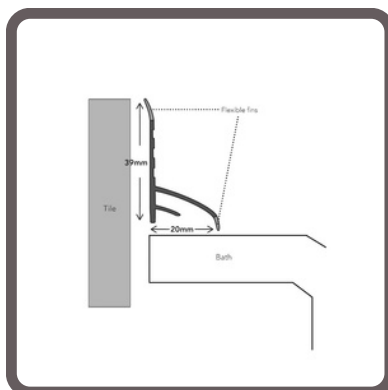

Trojan Bath & Shower Seals

Length: 1.83m

Bigger with flexible fins for a better seal.

- TBS20183 - Trojan Bath & Shower Seal White 1.83m

x25