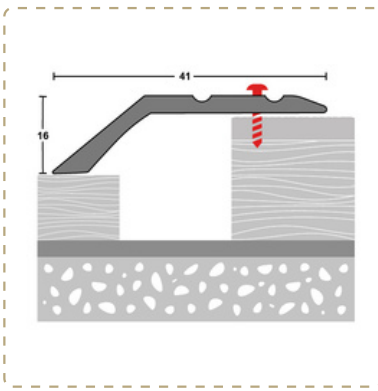

Code / Description
TCM12 - Reducer 15mm Gold 0.9m
TCM12S - Reducer 15mm Silver 0.9m
TCM12B - Reducer 15mm Black 0.9m
TCM12BS - Reducer 15mm Brushed Silver 0.9m

TCM12/24 - Reducer 15mm Gold 2.7m
TCM12/24S - Reducer 15mm Silver 2.7m
TCM12/24B - Reducer 15mm Black 2.7m
TCM12/24BS - Reducer 15mm Brushed Silver 2.7m