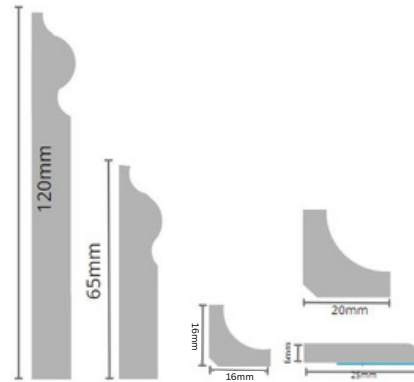

Code / Description

CS41 - Skirting 120mm x 2.4m Loft Oak
TA41 - Architrave 65mm x 2.2m Loft Oak
CB41 - Scotia beading 16x16mm x 2.4m Loft Oak
TBF41 - Flat Beading S/A 25mm x 2.4m Loft Oak
TJB41 - Jumbo Scotia 20mm x 2.4m Loft Oak

Code / Description

CS42 - Skirting 120mm x 2.4m
Masionette Grey Oak
CB42 - Scotia beading 16x16mm x 2.4m
Masionette Grey Oak

Code / Description

CS44 - Skirting 120mm x 2.4m Rift Oak
CB44 - Scotia beading 16x16mm x 2.4m Rift Oak

Code / Description

CS47 - Skirting 120mm x 2.4m
New York Grey Oak
TA47 - Architrave 65mm x 2.2m New York Grey Oak
CB47 - Scotia beading 16x16 x 2.4m
New York Grey Oak
TBF47 - Flat Beading S/A 25mm x 2.4m
New York Grey Oak
TJB47 Jumbo Scotia 20mm x 2.4m New York Grey Oak

CS47