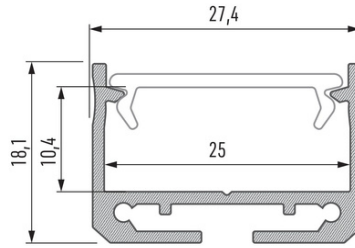

Code / Description

LEDS01S - LED Sol Ceiling Profile 27 x 18mm Silver 2m

LEDP125 - LED Hanging Pendant wire kit
Size: 1.25m x 0.5mm