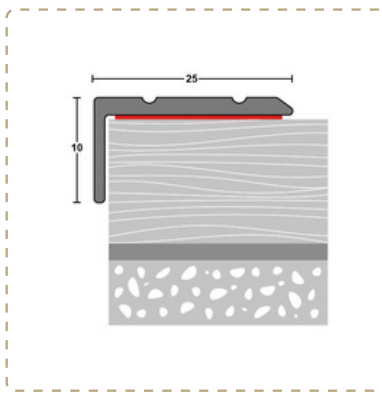

Code / Description

- A31/00 - Angle Edge 25 x 10mm S/A Gold
- A31/01 - Angle Edge 25 x 10mm S/A Silver
- A31/06 - Angle Edge 25 x 10mm S/A Chrome
- A31/07 - Angle Edge 25 x 10mm S/A Brushed Silver
- A31/09 - Angle Edge 25 x 10mm S/A Dark Oak
- A31/15 - Angle Edge 25 x 10mm S/A Natural Oak
- A31/20 - Angle Edge 25 x 10mm S/A White Wash
- A31/26 - Angle Edge 25 x 10mm S/A Rustic Oak
- A31/27 - Angle Edge 25 x 10mm S/A Toscana Beige
- A31/28 - Angle Edge 25 x 10mm S/A Titanium Grey
- A31/29 - Angle Edge 25 x 10mm S/A New York Grey
- A31/60 - Angle Edge 25 x 10mm S/A Walnut
- A31/90 - Angle Edge 25 x 10mm S/A Black

- A36/00 - Angle Edge 25 x 20mm S/A Gold
- A36/01 - Angle Edge 25 x 20mm S/A Silver
- A36/07 - Angle Edge 25 x 20mm S/A Brushed Silver
- A36/09 - Angle Edge 25 x 20mm S/A Dark Oak
- A36/15 - Angle Edge 25 x 20mm S/A Natural Oak
- A36/20 - Angle Edge 25 x 20mm S/A White Wash
- A36/27 - Angle Edge 25 x 20mm S/A Toscana Beige
- A36/28 - Angle Edge 25 x 20mm S/A Titanium Grey
- A36/29 - Angle Edge 25 x 20mm S/A New York Grey
- A36/60 - Angle Edge 25 x 20mm S/A Walnut
- A36/90 - Angle Edge 25 x 20mm S/A Black

Code / Description

- A39/00 - Step Edge 30 x 30mm S/A Gold
- A39/01 - Step Edge 30 x 30mm S/A Silver
- A39/07 - Step Edge 30 x 30mm S/A Brushed Silver
- A39/09 - Step Edge 30 x 30mm S/A Dark Oak
- A39/15 - Step Edge 30 x 30mm S/A Natural Oak
- A39/20 - Step Edge 30 x 30mm S/A White Wash
- A39/27 - Step Edge 30 x 30mm S/A Toscana Beige
- A39/28 - Step Edge 30 x 30mm S/A Titanium Grey
- A39/29 - Step Edge 30 x 30mm S/A New York Oak
- A39/60 - Step Edge 30 x 30mm S/A Walnut
- A39/90 - Step Edge 30 x 30mm S/A Black

Lengths: 0.9m & 2.7m

Code / Description - Corner Protection

- 431624 - PVC Angle S/A White 10x10mm x 2.6m
- 433420 - PVC Angle S/A White 15x15mm x 2.6m
- 433437 - PVC Angle S/A White 20x20mm x 2.6m
- 433444 - PVC Angle S/A White 25x25mm x 2.6m
- 431631 - PVC Angle S/A White 30x30mm x 2.6m
- 433550 - Aluminium Angle S/A White 30x30mm 1m