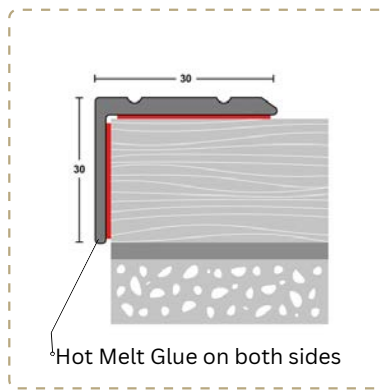

Code / Description

- A31/00 - Angle Edge 25 x 10mm S/A Gold
- A31/01 - Angle Edge 25 x 10mm S/A Silver
- A31/06 - Angle Edge 25 x 10mm S/A Chrome
- A31/07 - Angle Edge 25 x 10mm S/A Brushed Silver
- A31/09 - Angle Edge 25 x 10mm S/A Dark Oak
- A31/15 - Angle Edge 25 x 10mm S/A Natural Oak
- A31/20 - Angle Edge 25 x 10mm S/A White Wash
- A31/26 - Angle Edge 25 x 10mm S/A Rustic Oak
- A31/27 - Angle Edge 25 x 10mm S/A Toscana Beige
- A31/28 - Angle Edge 25 x 10mm S/A Titanium Grey
- A31/29 - Angle Edge 25 x 10mm S/A New York Grey
- A31/60 - Angle Edge 25 x 10mm S/A Walnut
- A31/90 - Angle Edge 25 x 10mm S/A Black

- A36/00 - Angle Edge 25 x 20mm S/A Gold
- A36/01 - Angle Edge 25 x 20mm S/A Silver
- A36/07 - Angle Edge 25 x 20mm S/A Brushed Silver
- A36/09 - Angle Edge 25 x 20mm S/A Dark Oak
- A36/15 - Angle Edge 25 x 20mm S/A Natural Oak
- A36/20 - Angle Edge 25 x 20mm S/A White Wash
- A36/27 - Angle Edge 25 x 20mm S/A Toscana Beige
- A36/28 - Angle Edge 25 x 20mm S/A Titanium Grey
- A36/29 - Angle Edge 25 x 20mm S/A New York Grey
- A36/60 - Angle Edge 25 x 20mm S/A Walnut
- A36/90 - Angle Edge 25 x 20mm S/A Black

Code / Description

- A39/00 - Step Edge 30 x 30mm S/A Gold
- A39/01 - Step Edge 30 x 30mm S/A Silver
- A39/07 - Step Edge 30 x 30mm S/A Brushed Silver
- A39/09 - Step Edge 30 x 30mm S/A Dark Oak
- A39/15 - Step Edge 30 x 30mm S/A Natural Oak
- A39/20 - Step Edge 30 x 30mm S/A White Wash
- A39/27 - Step Edge 30 x 30mm S/A Toscana Beige
- A39/28 - Step Edge 30 x 30mm S/A Titanium Grey
- A39/29 - Step Edge 30 x 30mm S/A New York Oak
- A39/60 - Step Edge 30 x 30mm S/A Walnut
- A39/90 - Step Edge 30 x 30mm S/A Black

Lengths: 0.9m & 2.7m

Code / Description - Corner Protection

- 431624 - PVC Angle S/A White 10x10mm x 2.6m
- 433420 - PVC Angle S/A White 15x15mm x 2.6m
- 433437 - PVC Angle S/A White 20x20mm x 2.6m
- 433444 - PVC Angle S/A White 25x25mm x 2.6m
- 431631 - PVC Angle S/A White 30x30mm x 2.6m
- 433550 - Aluminium Angle S/A White 30x30mm 1m