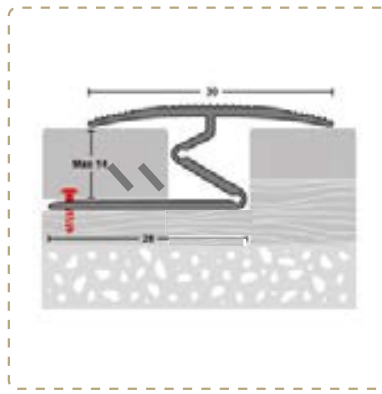

Code / Description

TCM13 - Carpet-Laminate Z Gold 0.9m
TCM13S - Carpet-Laminate Z Silver 0.9m
TCM13B - Carpet to Laminate Z Black 0.9m
TCM13BS - Carpet to Laminate Z Brushed Silver 0.9m

TCM13/24 - Carpet to Laminate Z Gold 2.7m
TCM13/24S - Carpet to Laminate Z Silver 2.7m
TCM13/24B - Carpet to Laminate Z Black 2.7m
TCM13/24BS - Carpet to Laminate Z B/Silver 2.7m