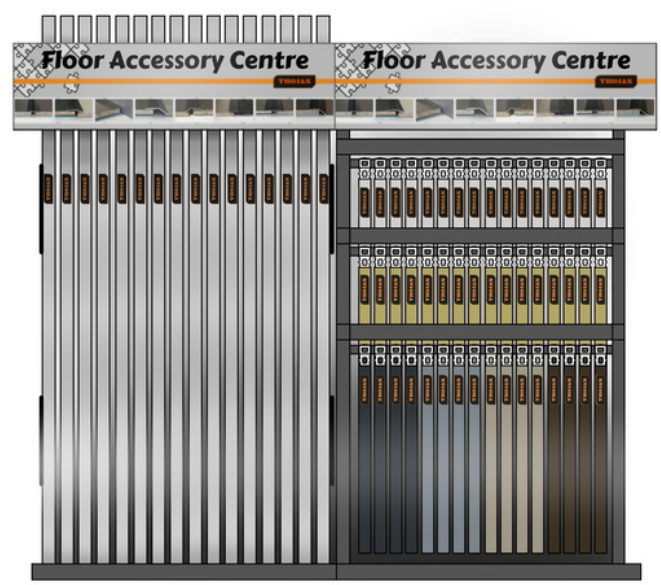

Point of Sale