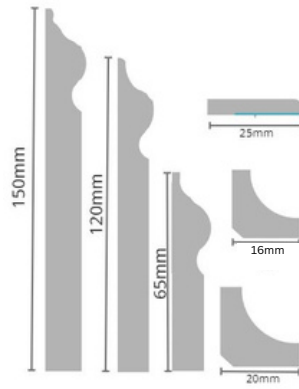

TCM5/24 - Lino / Vinyl Edge Gold 2.7m
TCM5/24S - Lino / Vinyl Edge Silver 2.7m

Code / Description

TCM6 - Lino / Vinyl Cover Gold 900mm
TCM6S - Lino / Vinyl Cover Silver 900mm

TCM6/24 - Lino / Vinyl Cover Gold 2.7m
TCM6/24S - Lino / Vinyl Cover Silver 2.7m

Code / Description

- TM20 - Moda skirting 120mm x 2.4m White
- TM20/6 - Moda skirting 150mm x 2.4m White
- TA20 - Moda architrave 70mm x 2.2m White

- TM90 - Moda skirting 120mm x 2.4m Black
- TA90 - Moda architrave 70mm x 2.2m Black

Code / Description

- TS20 - Classic skirting 120mm x 2.4m White
- TS20/6 - Classic skirting 150mm x 2.4m White
- TA20 - Classic architrave 65mm x 2.2m White

Code / Description

- TB20 - Scotia beading 15x15 x 2.4m White
- TJB20 - Jumbo Scotia beading 20x20 x 2.4m White
- TBF20 - Flat Adhesive beading 25x6mm x 2.4m White