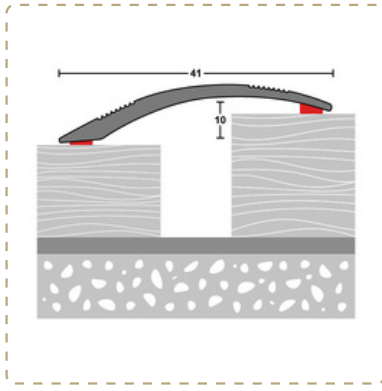

Code / Description

- A08/00 - Coverstrip S/A 38mm Gold
- A08/01 - Coverstrip S/A 38mm Silver
- A08/06 - Coverstrip S/A 38mm Chrome
- A08/07 - Coverstrip S/A 38mm Brushed Silver
- A08/09 - Coverstrip S/A 38mm Dark Oak
- A08/15 - Coverstrip S/A 38mm Natural Oak
- A08/20 - Coverstrip S/A 38mm White Wash
- A08/26 - Coverstrip S/A 38mm Rustic Oak
- A08/27 - Coverstrip S/A 38mm Toscana Beige Oak
- A08/28 - Coverstrip S/A 38mm Titanium Grey Oak
- A08/29 - Coverstrip S/A 38mm New York Grey
- A08/60 - Coverstrip S/A 38mm Walnut
- A08/90 - Coverstrip S/A 38mm Black