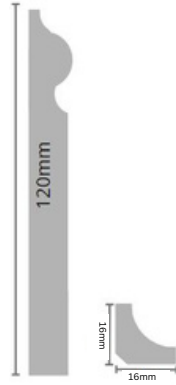

Code / Description

CS41 - Skirting 120mm x 2.4m Loft Oak
TA41 - Architrave 65mm x 2.2m Loft Oak
CB41 - Scotia beading 16x16mm x 2.4m Loft Oak
TBF41 - Flat Beading S/A 25mm x 2.4m Loft Oak
TJB41 - Jumbo Scotia 20mm x 2.4m Loft Oak

Code / Description

CS42 - Skirting 120mm x 2.4m
Masionette Grey Oak
CB42 - Scotia beading 16x16mm x 2.4m
Masionette Grey Oak

CS42

Code / Description

CS44 - Skirting 120mm x 2.4m Rift Oak
CB44 - Scotia beading 16x16mm x 2.4m Rift Oak

Code / Description

CS47 - Skirting 120mm x 2.4m
New York Grey Oak
TA47 - Architrave 65mm x 2.2m New York Grey Oak
CB47 - Scotia beading 16x16 x 2.4m
New York Grey Oak
TBF47 - Flat Beading S/A 25mm x 2.4m
New York Grey Oak
TJB47 Jumbo Scotia 20mm x 2.4m New York Grey Oak