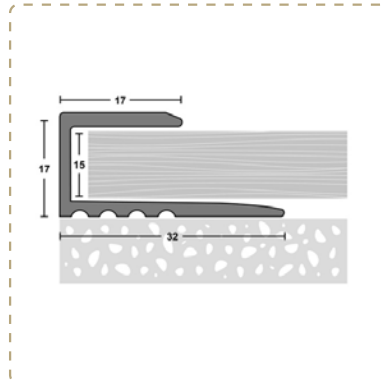

Code / Description

TCM23 - SQ.Edge 15mm Gold 900mm
TCM23S - SQ. Edge 15mm Silver 900mm

TCM23/24 - SQ.Edge 15mm Gold 2.7m
TCM23/24S - SQ.Edge 15mm Silver 2.7m