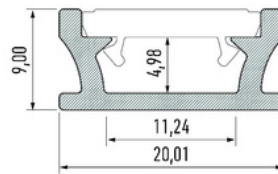

Code / Description

LED326S - LED Floor Profile 20x9mm Silver 2m

(Suitable for Bathrooms, Includes end caps & diffuser)