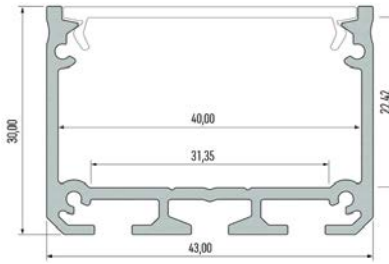

Code / Description

LEDS02S - LED Ceiling Profile 43 x 30mm Silver 2m

LEDP125 - LED Hanging Pendant wire kit
Size: 1.25m x 0.5mm