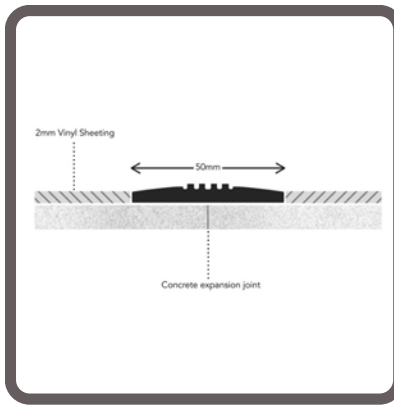

Trojan Construction Expansion Coverstrip

For use with Vinyl flooring over concrete expansion joints

TTC8050 - Construction Expansion Coverstrip
50mm x 15m coil Grey

x3