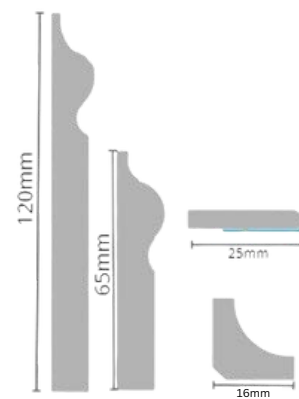

Code / Description

- TS60 - Skirting 120mm x 2.4m Walnut
- TA60 - Architrave 65mm x 2.4m Walnut
- TB60 - Scotia Beading 16x16mm x 2.4m Walnut
- TBF60 - Flat S/A Beading 25x6mm x 2.4m Walnut
- TB90 - Scotia Beading 16x16mm x 2.4m Black
- TBF90 - Flat S/A Beading 25x6mm x 2.4m Black