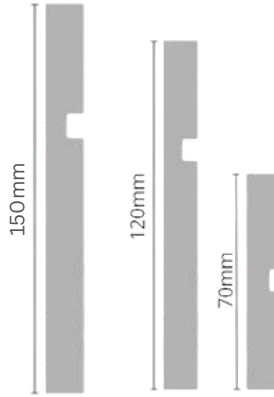

Code / Description

- TM20 - Moda skirting 120mm x 2.4m White
- TM20/6 - Moda skirting 150mm x 2.4m White
- TA20 - Moda architrave 70mm x 2.2m White

- TM90 - Moda skirting 120mm x 2.4m Black
- TA90 - Moda architrave 70mm x 2.2m Black